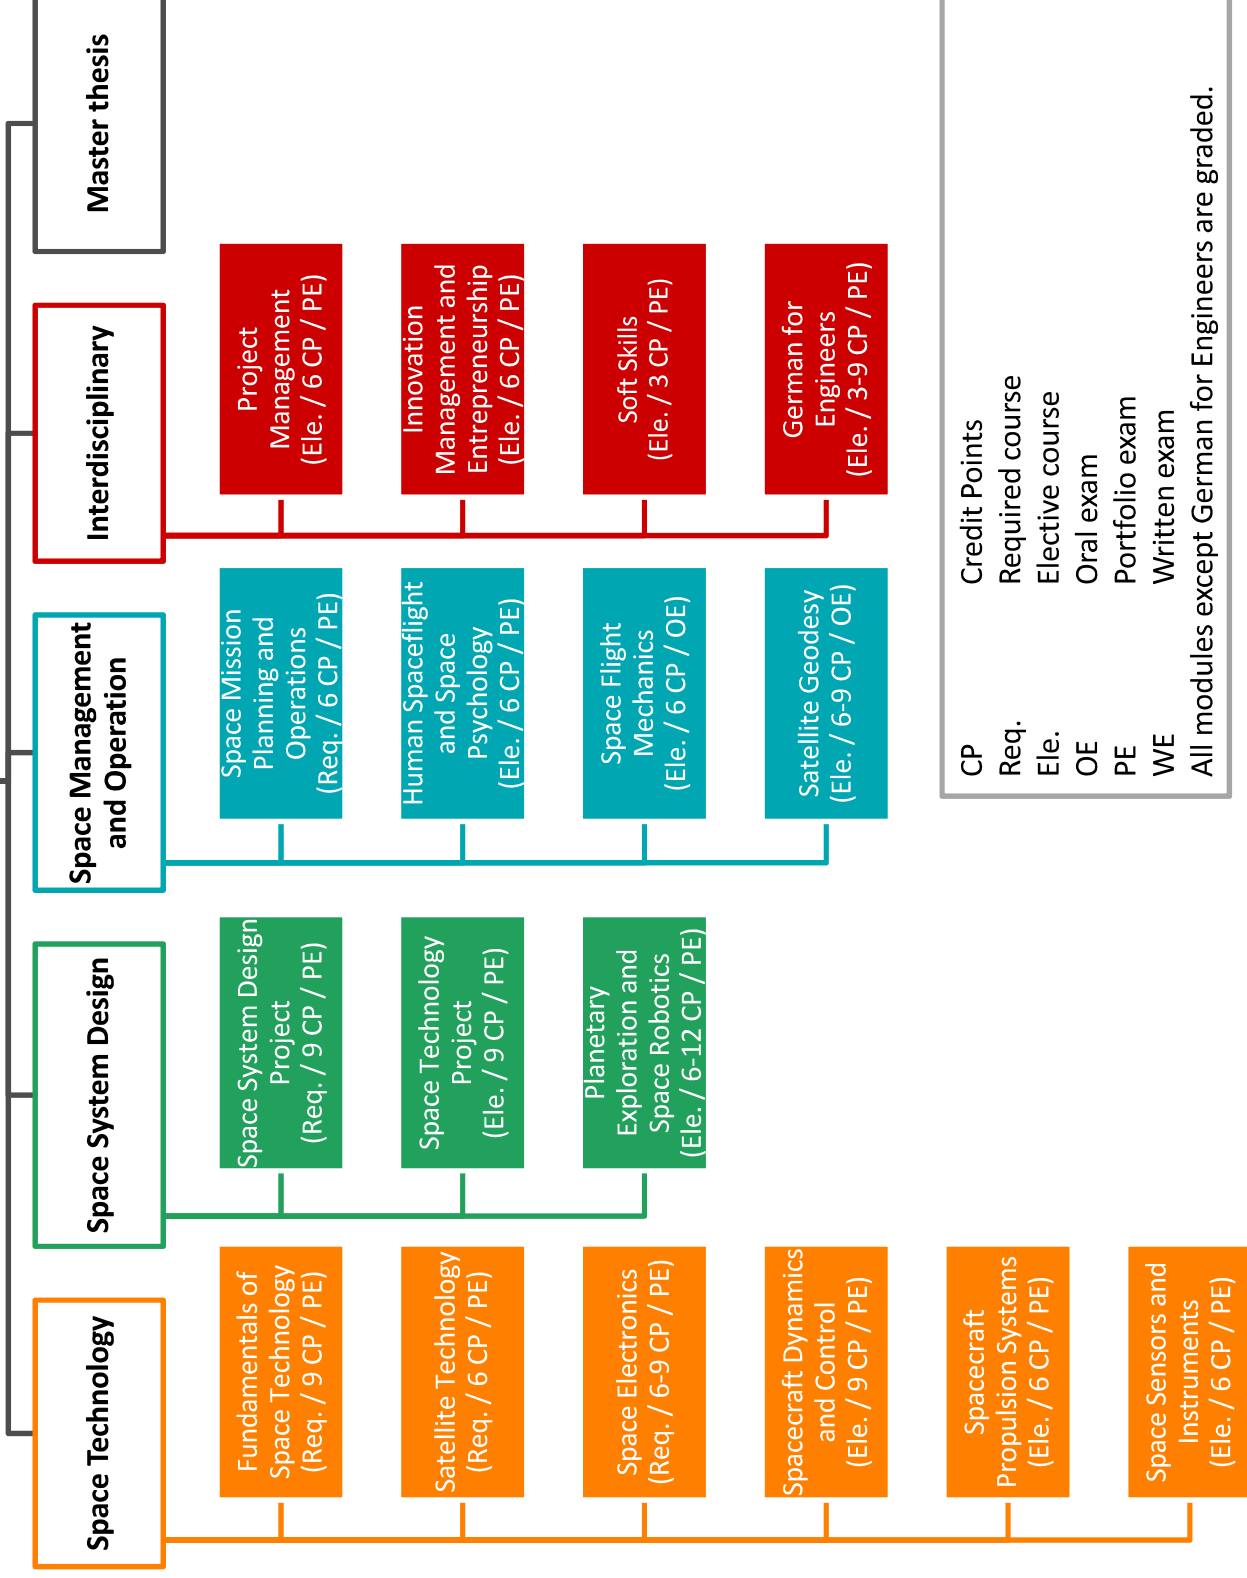

# Space Engineering study programme at TU Berlin

## Module overview

CP

Credit Points

Req.

Required course

Ele.

Elective course

OE

CP Credit Points  
Req. Required course  
Ele. Elective course  
SPW Semester periods per week  
Sem. Semester  
min. minimum

The study programme can be also completed on a part-time basis.